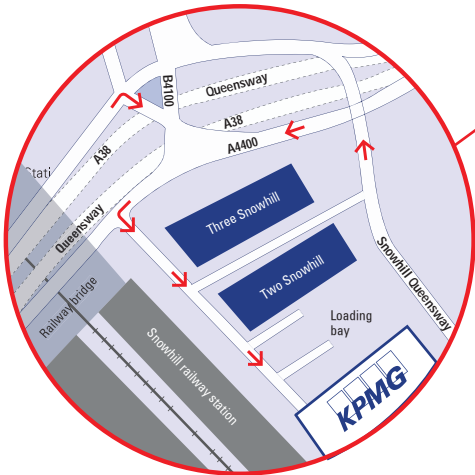

Birmingham

Office Locator

KPMG LLP (UK)

One Snowhill, Snow Hill Queensway, Birmingham, West Midlands B4 6GH

Switchboard: 0121 232 3000

Visiting or travelling to Birmingham One Snowhill

Car

Please see overleaf for details on how to find us by car.

Rail

- Snow Hill Station is adjacent to the Birmingham office (two minute walk).
- Birmingham New Street is the main railway station and is a fifteen minute walk to Birmingham office.

Parking

LIMITED Client parking is available by giving a mandatory 48 hours notice to the KPMG host.

Source: KPMG LLP (UK)