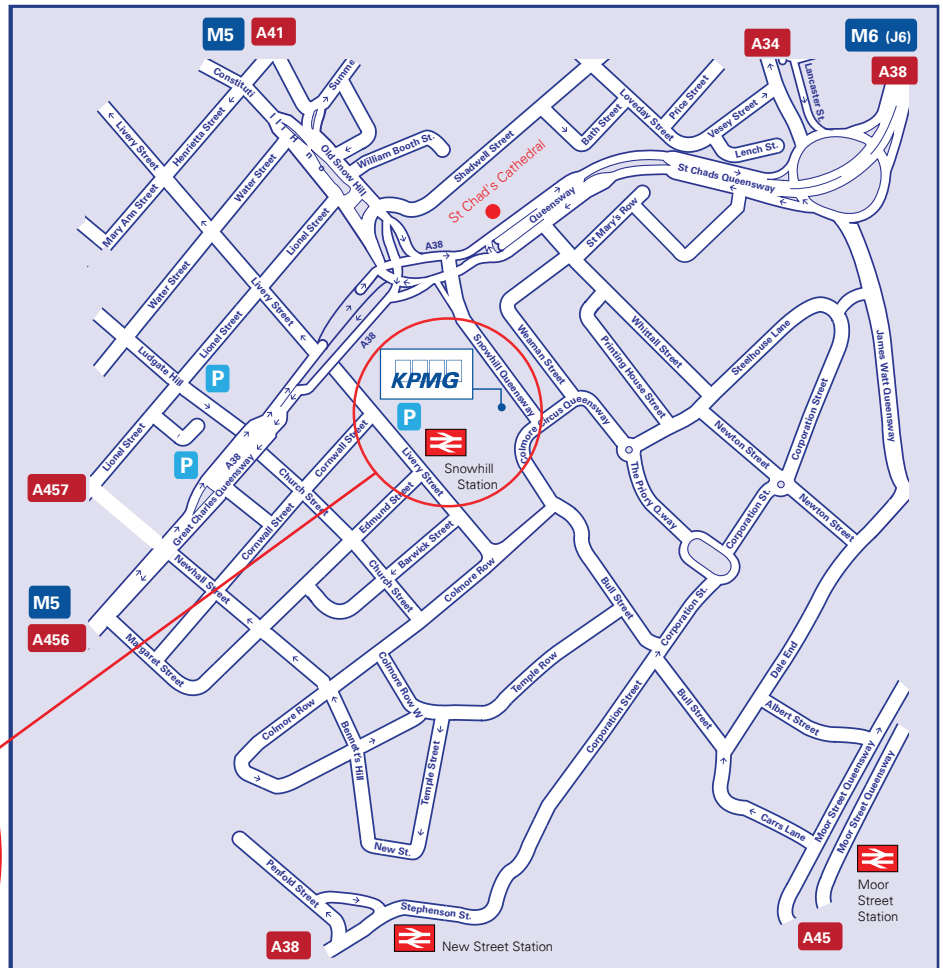

Birmingham

Office Locator

KPMG LLP (UK)

One Snowhill, Snow Hill Queensway, Birmingham, West Midlands B4 6GH

Switchboard: 0121 232 3000

Visiting or travelling to Birmingham One Snowhill

Car

Please see overleaf for details on how to find us by car.

Rail

- Snow Hill Station is adjacent to the Birmingham office (two minute walk).
- Birmingham New Street is the main railway station and is a fifteen minute walk to Birmingham office.

Parking

LIMITED Client parking is available by giving a mandatory 48 hours notice to the KPMG host.

Source: KPMG LLP (UK)